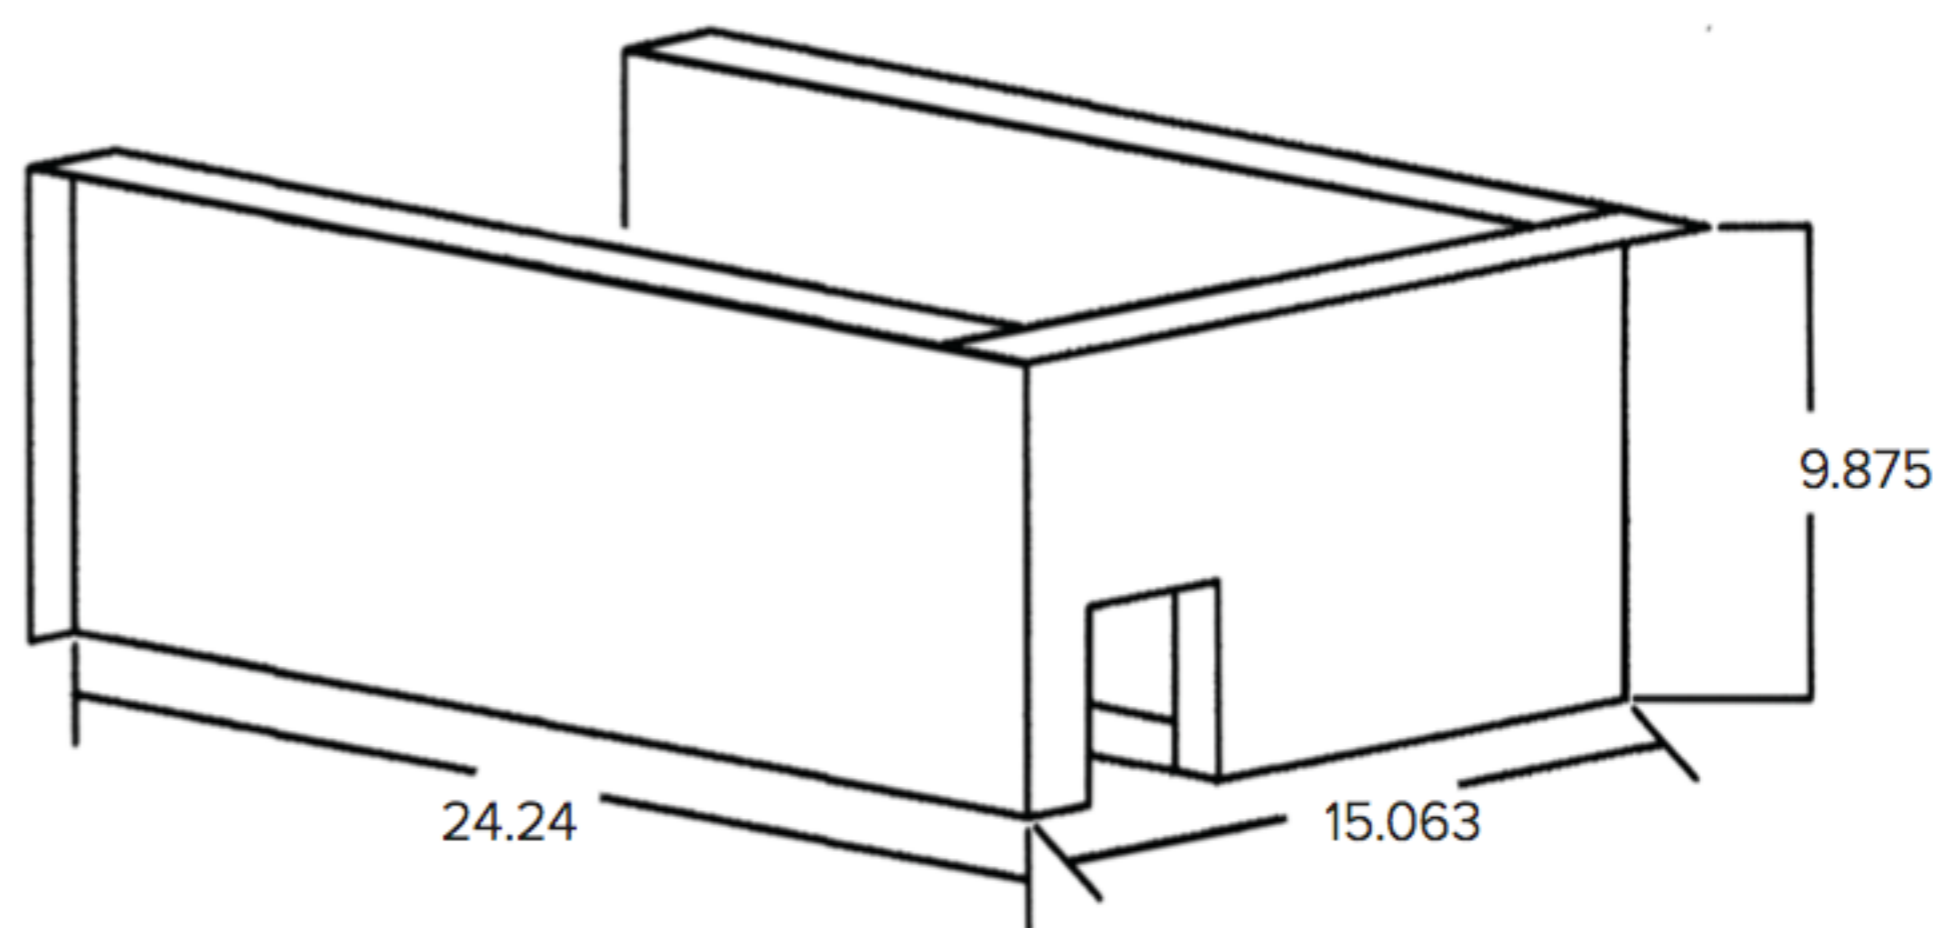

SUMMERSET
PROFESSIONAL GRILLS

Alturi Side Burner Liner

Model	GL_ALTSB2
Cutout Dimensions **	11.5"W x 11.562H x 25.50"D
Actual Dimensions	11.25"W x 11.312"H x 25.25"D

NOTES