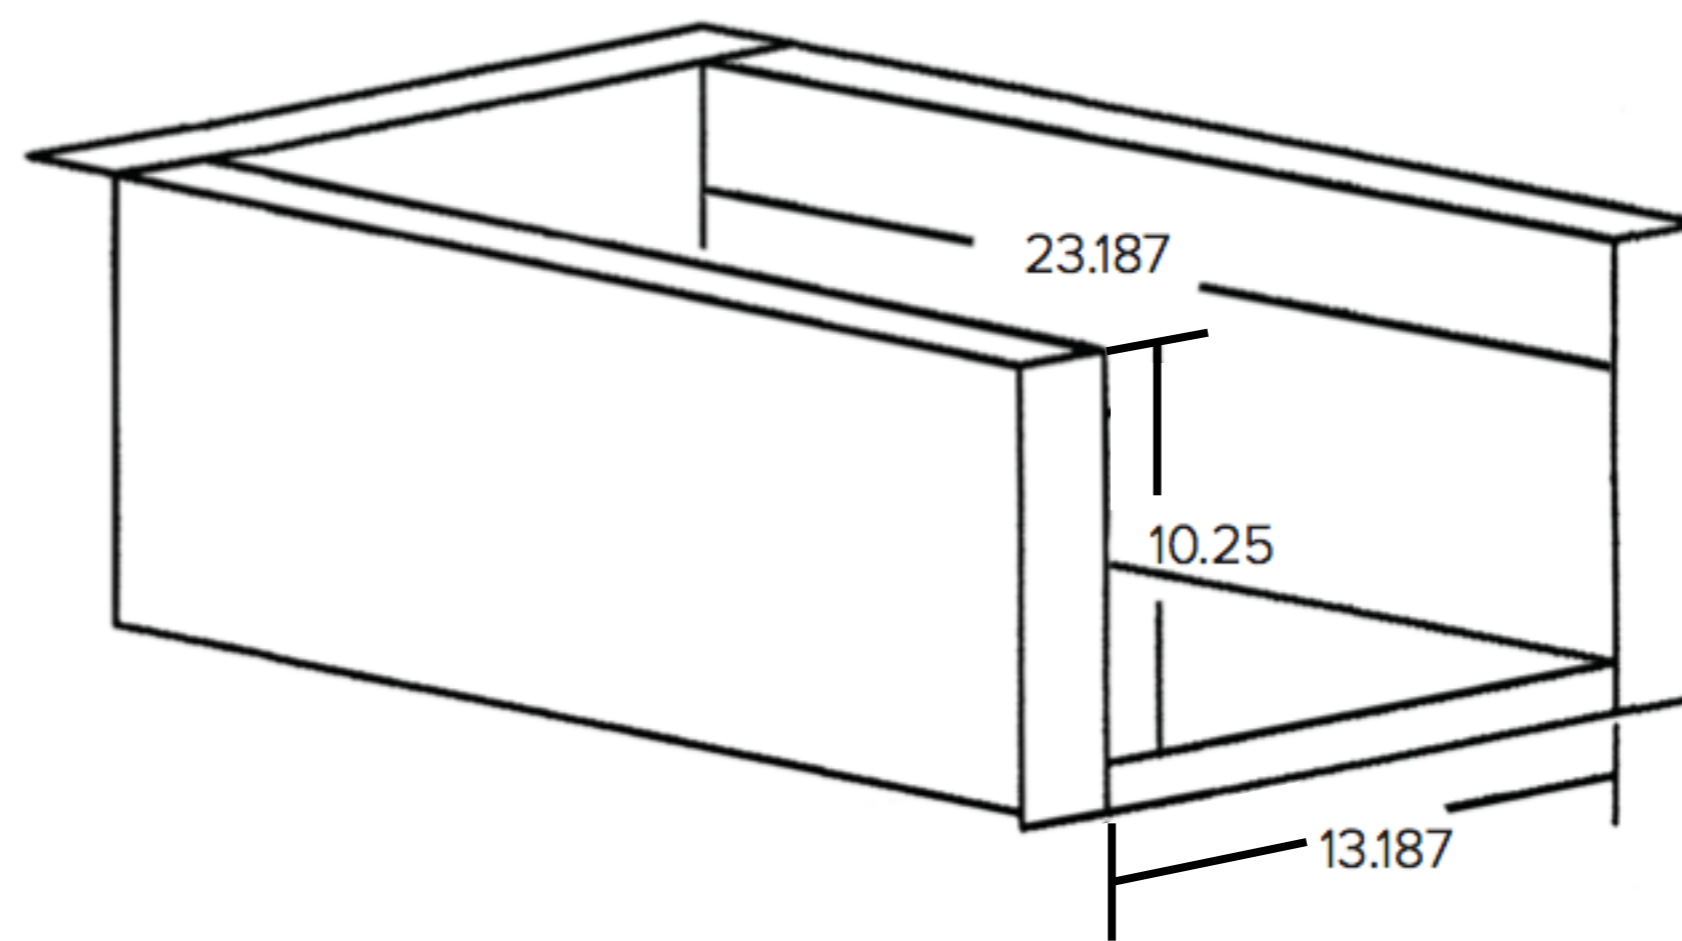

SUMMERSET
PROFESSIONAL GRILLS

Alturi Side Burner Liner

Model	GL_ALTSB2
Cutout Dimensions **	11.5"W x 11.562H x 25.50"D
Actual Dimensions	11.25"W x 11.312"H x 25.25"D

NOTES