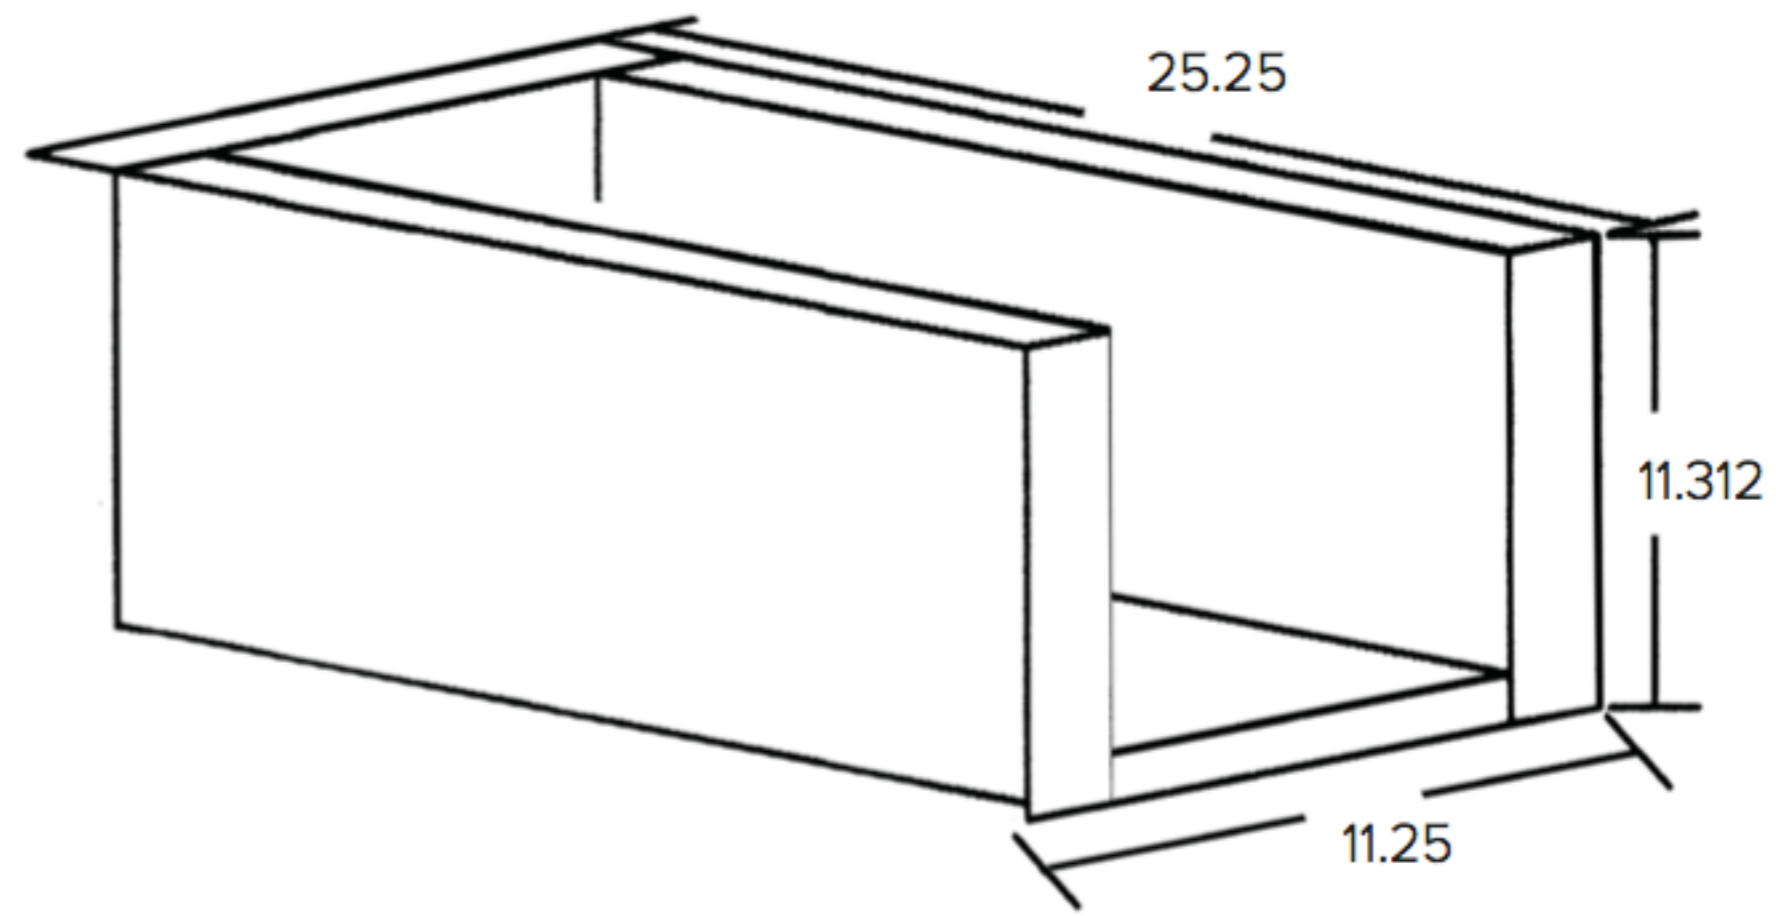

SUMMERSET
PROFESSIONAL GRILLS

Alturi Side Burner Liner

Model	GL_ALTSB2
Cutout Dimensions **	11.5"W x 11.562H x 25.50"D
Actual Dimensions	11.25"W x 11.312"H x 25.25"D

NOTES