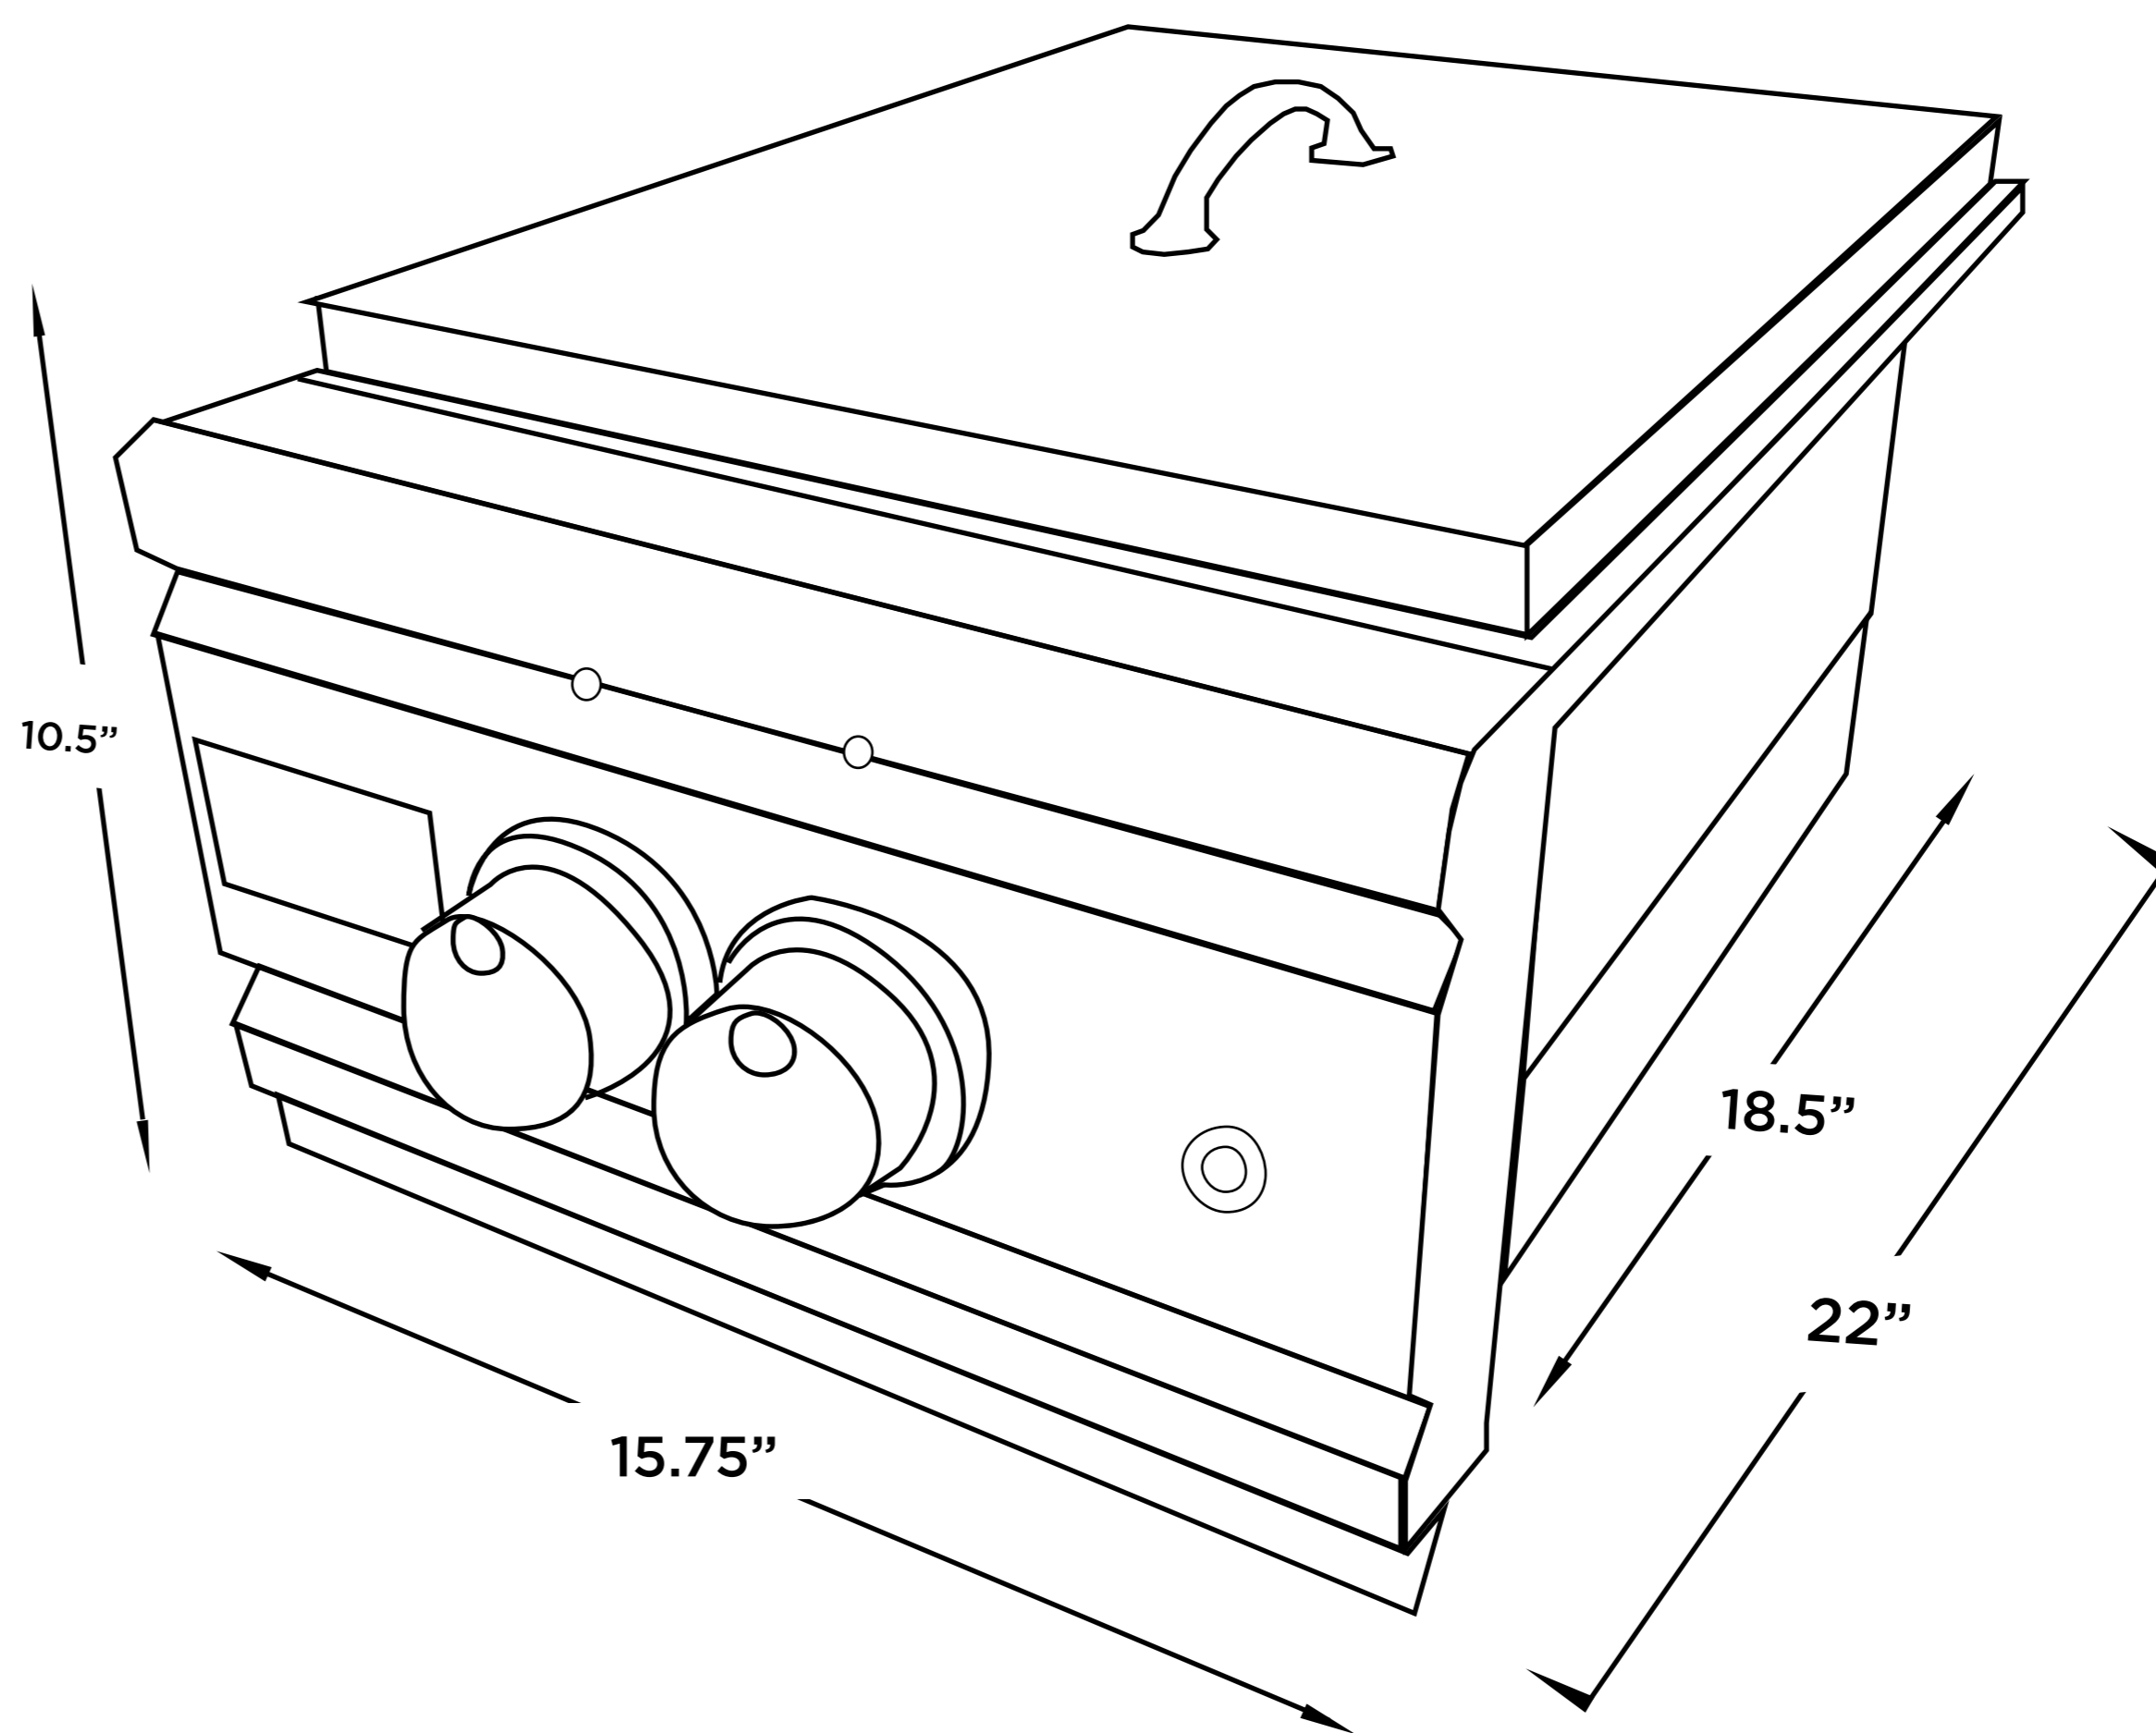

SUMMERSET

PROFESSIONAL GRILLS

POWER BURNER

Model	SSPB-1
Cutout Dimensions **	13.75"W x 9.5"H x 19"D
Actual Dimensions	15.75"W x 10.5"H x 22"D
Main Burner BTU	60,000 BTUs

NOTES