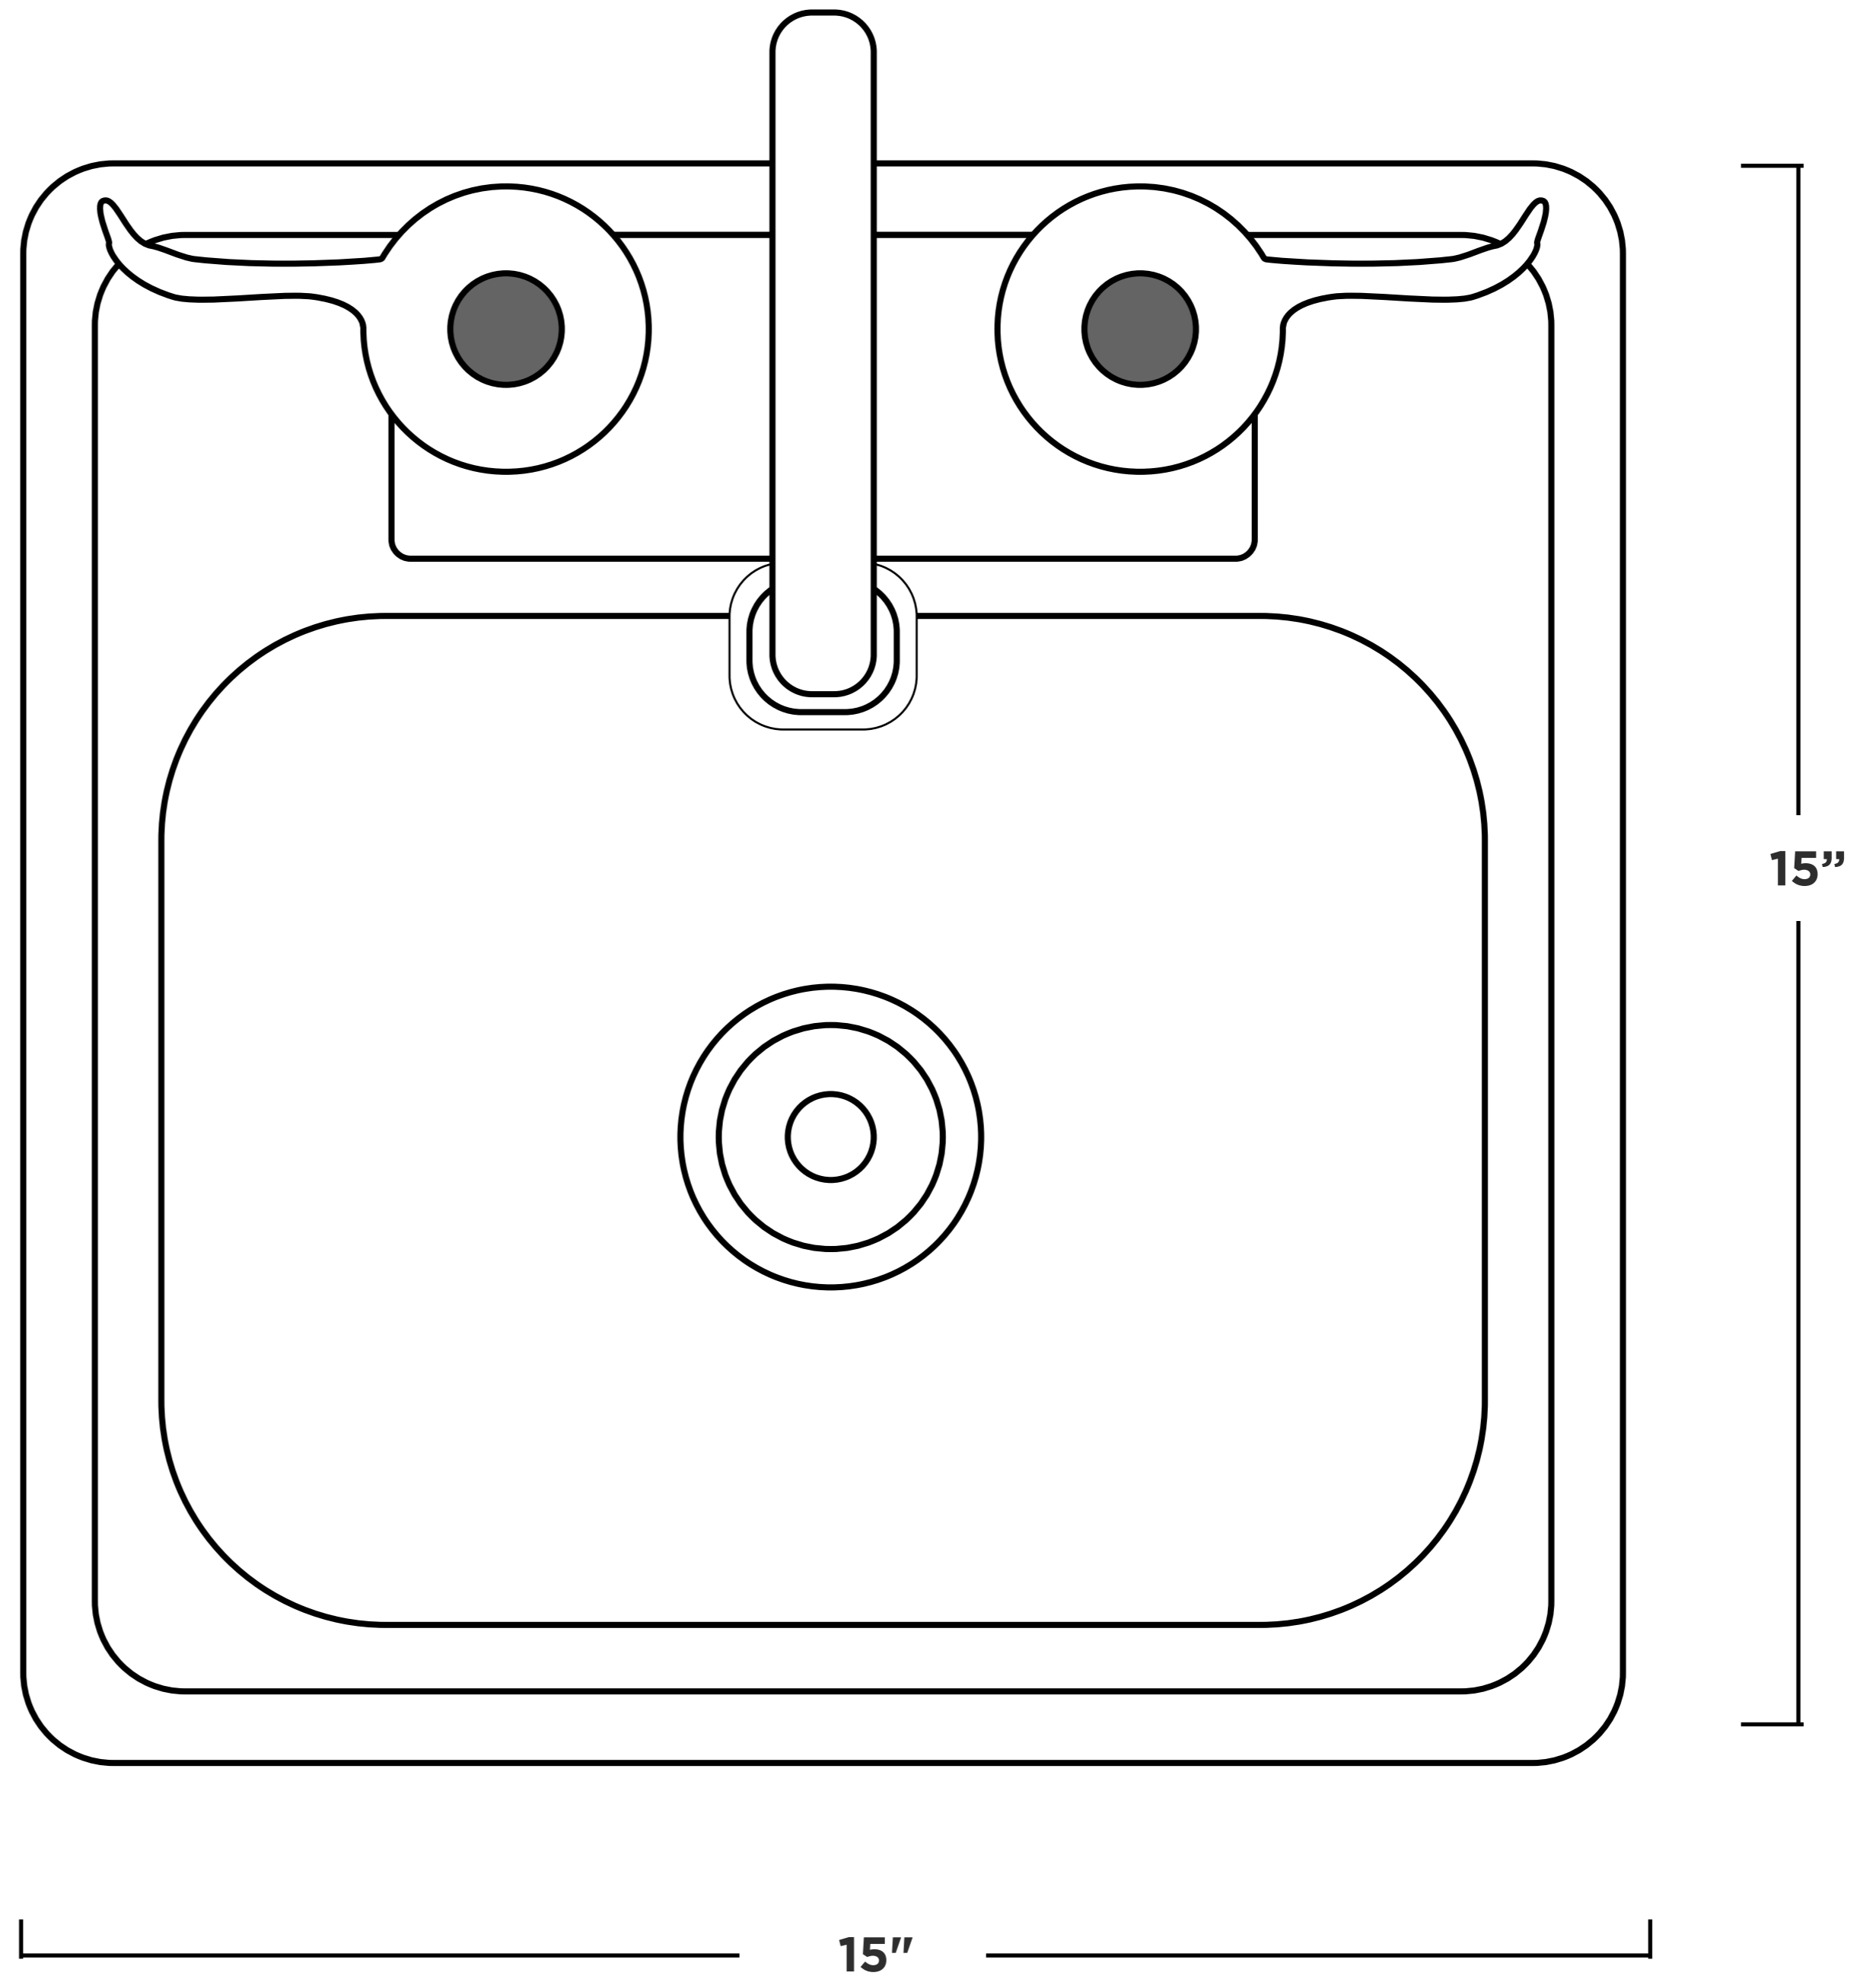

SUMMERSET
PROFESSIONAL GRILLS

OUTDOOR SINK

Model	SSNK-2
Cutout Dimensions **	14.375"W x N/A H x 14.375"D
Actual Dimensions	15" x 15"

NOTES