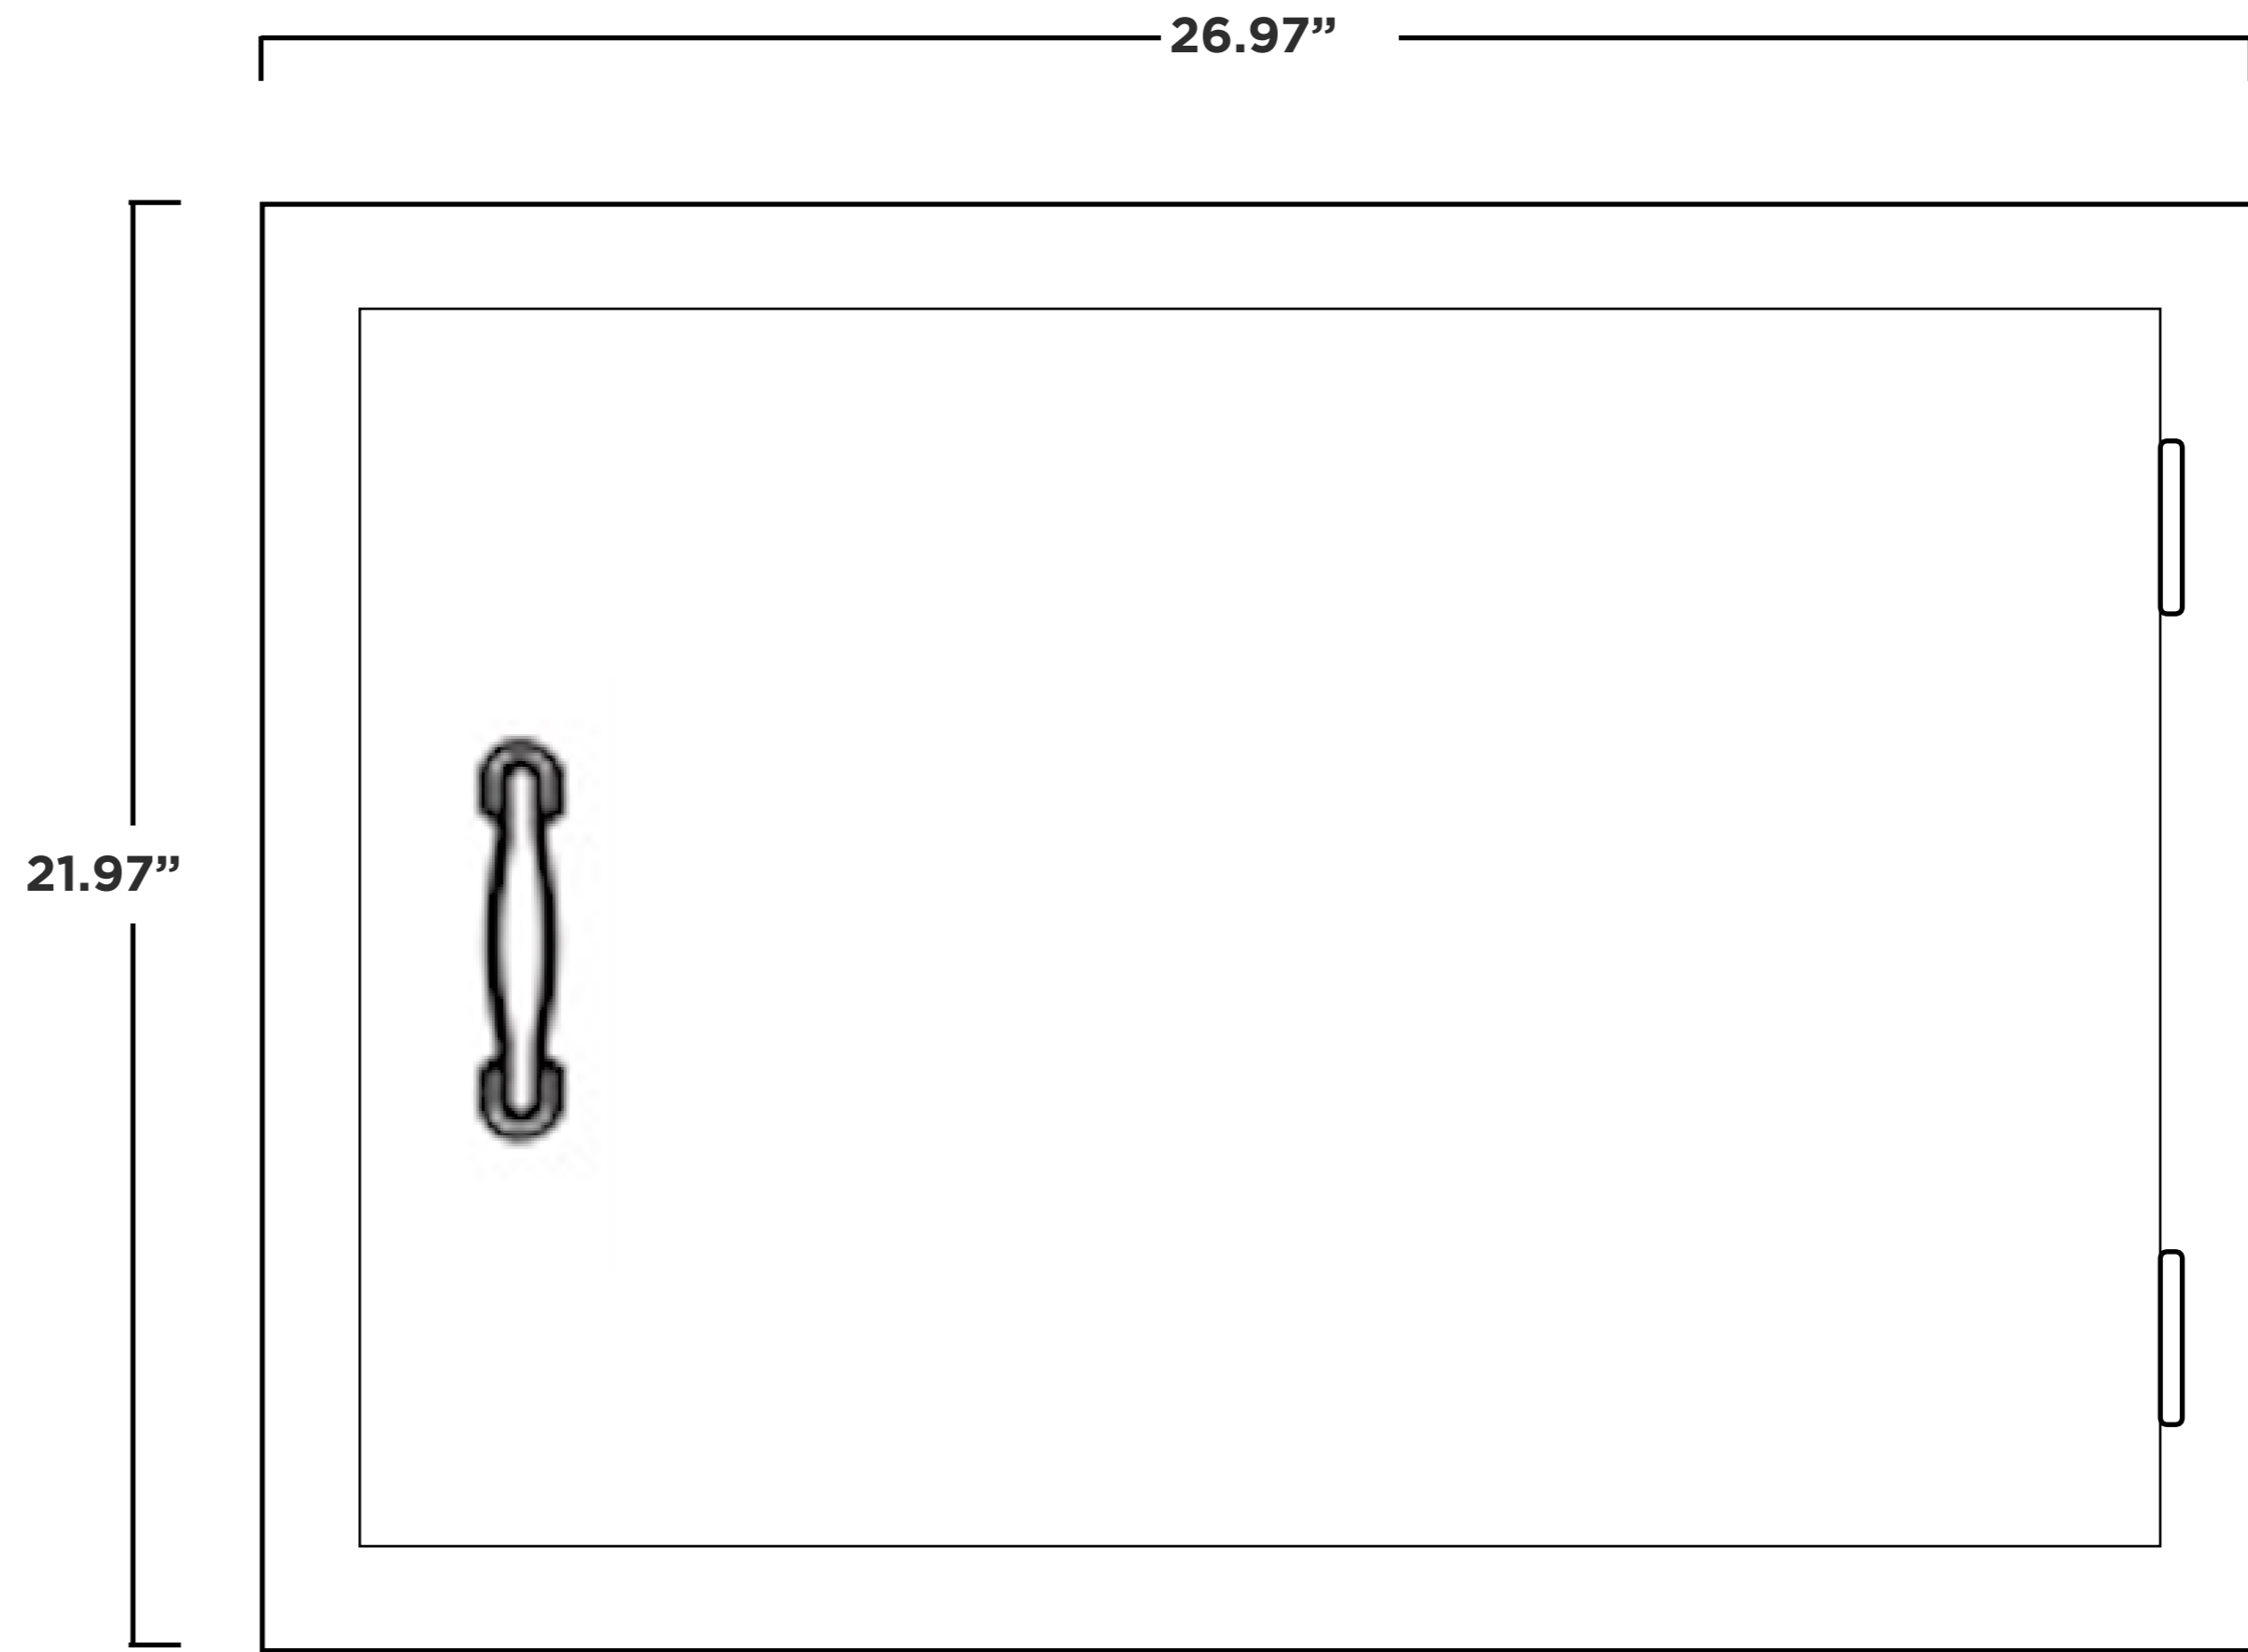

SUMMERSET

PROFESSIONAL GRILLS

Horizontal Door

Model	SSDH
Cutout Dimensions **	24.25"W x 17.25"H x N/A"D
Actual Dimensions	26.97"W x 21.97"H x N/A"D

Top

Side

NOTES